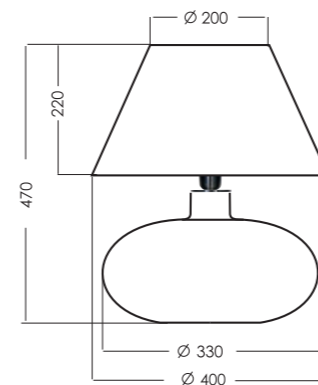

KENYA

L003092207

L003092214

TANZANIA

L005092207

L005092214

TECHNICAL DETAILS

E27 bulb holder, without bulb;
EU plug, 220 - 240 Voltage, 60W max.
(incandescent bulb); CE standard.