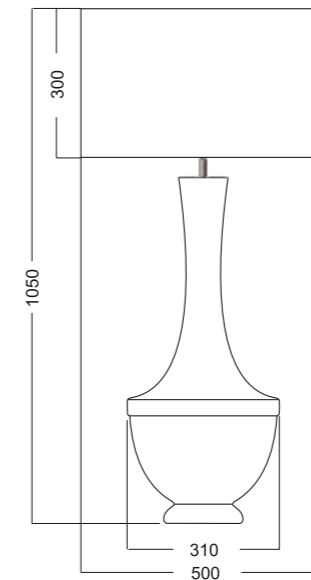

L232272308