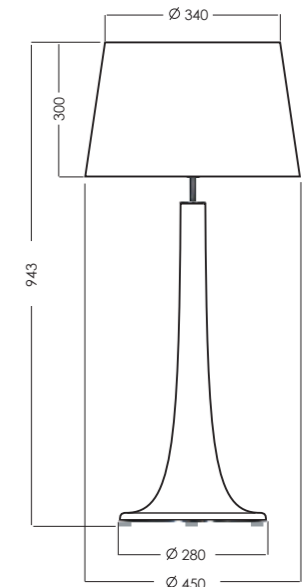

TECHNICAL DETAILS
E27 bulb holder, without bulb;
EU plug, 220 - 240 Voltage
60W max. (incandescent bulb);
CE standard.

MATERIALS

Lozanna - handmade transparent glass
Bulb holder and pipe inside the base - steel painted in copper
Lozanna Transparent Copper - handmade transparent glass painted in transparent copper
Bulb holder and pipe inside the base - steel painted in chrom
Lozanna Transparent Black - handmade transparent glass painted in transparent black
Bulb holder and pipe inside base - steel painted in chrom
Electric wire - black in cotton enlace
Lozanna Black - handmade black glass
Bulb holder - steel painted in gold
Shade of the lamp - high quality fabric
The shade can be leveled horizontally with the joint under the light bulb.