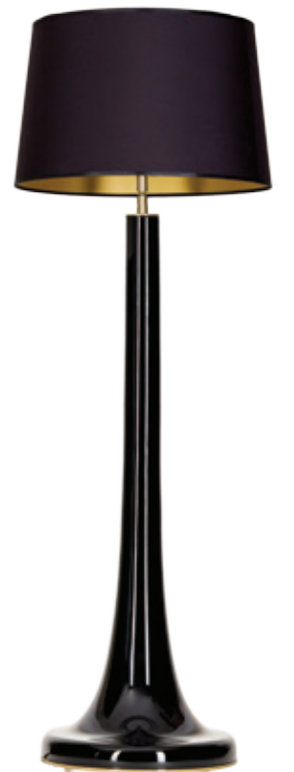

ZURICH
BLACK

L213222257

SHADES	MODEL	FORM DIMENSIONS IN CM	COLORS OUT/IN
ZURICH	A256	truncated cone	black/copper
	A259	D50-40 H35	white/white
ZURICH TRANSPARENT COPPER	A259	truncated cone	white/white
	A258	D50-40 H35	black/white
ZURICH TRANSPARENT BLACK	A259	truncated cone	white/white
	A258	D50-40 H35	black/white
ZURICH BLACK	A257	truncated cone	black/gold
	A259	D50-40 H35	white/white

MATERIALS

Zurich - handmade transparent glass
Bulb holder and pipe inside the base -
steel painted in copper
Zurich Transparent Copper - handmade
transparent glass painted in transparent copper
Bulb holder and pipe inside the base -
steel painted in chrom
Zurich Transparent Black - handmade
transparent glass painted in transparent black
Bulb holder and pipe inside base -
steel painted in chrom
Zurich Black - handmade black glass
Bulb holder - steel painted in gold
Electric wire - black in cotton enlase
Shade of the lamp - high quality fabric
The shade can be leveled horizontally
with the joint under the light bulb.