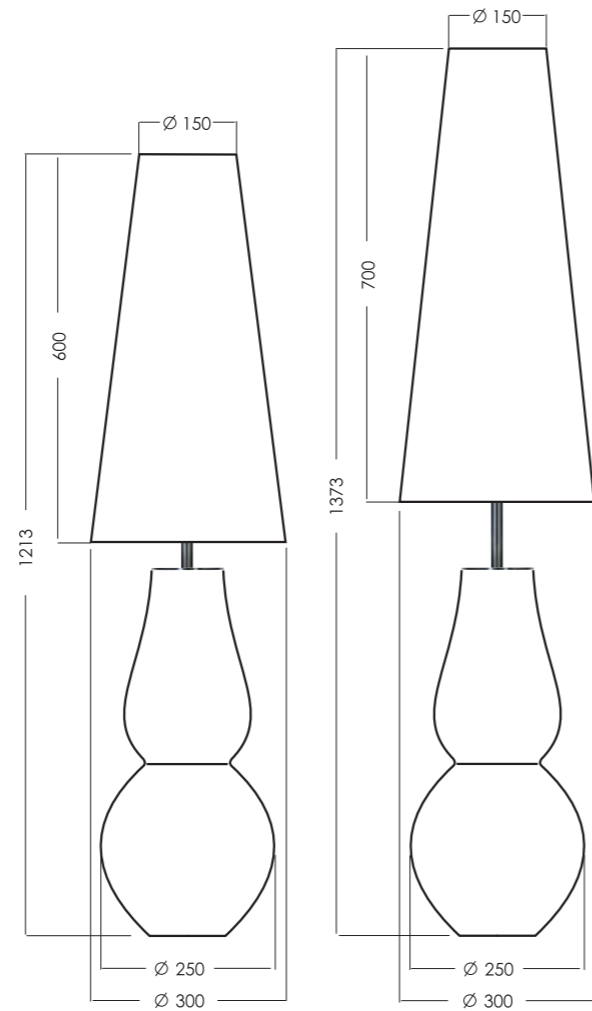

Attention:
The code of the lamp consists of 9 numbers. The first six numbers determinate lamp model and the last three numbers determinate shade, eg.:L201081803 means model L201081 and shade A803

MADE IN EU