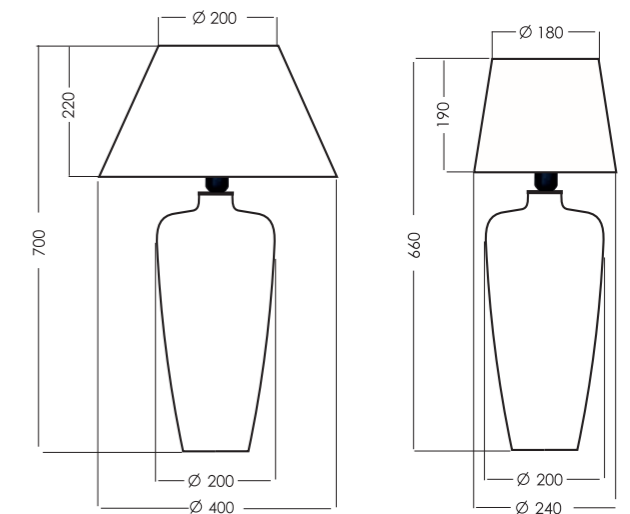

SHADES	MODEL	FORM DIMENSIONS IN CM	COLORS OUT/IN
SEVILLA	A105	truncated cone D24-18 H19	black/white
	A215	truncated cone D40-20 H22	white/white
	A205		black/white