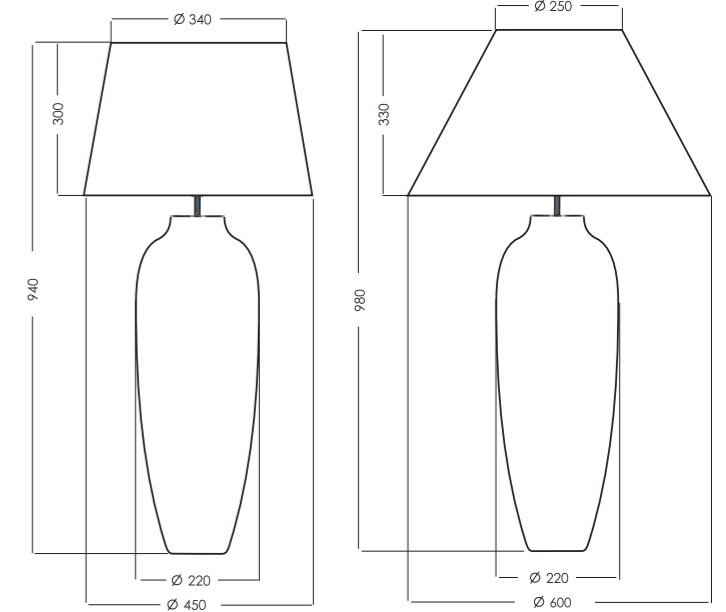

TECHNICAL DETAILS
E27 bulb holder, without bulb;
EU plug, 220 - 240 Voltage,
60W max. (incandescent bulb);
CE standard.
The shade can be leveled
horizontally with the joint
under the light bulb.

MATERIALS
Base of the lamp -
HANDMADE, bicolour glass:
transparent tinted in amber
and black. The glass is coated
with glossy oyster luster.
Bulb holder - chromed steel
Electric wire - black in cotton enlase
Shade of the lamp - high quality fabric

Attention:
The code of the lamp consists
of 9 numbers. The first six numbers
determinate lamp model and the last
three numbers determinate shade,
eg.:L208162240 means model
L208062 and shade A240.

MADE IN EU

GRANADA

ALHAMBRA

The intensity and the size of black
pigmentation is different in each
lamp because they are all handmade,
which guarantees their individual
colour pattern.

SHADES	MODEL	FORM DIMENSIONS IN CM	COLORS OUT/IN
GRANADA	A240	truncated cone D45-34 H30	black/gold
	A330	truncated cone D60-25 H33	black/gold
ALHAMBRA	A227	truncated cone D40-33 H25	black/gold
	A325	truncated cone D55-25 H30	black/gold