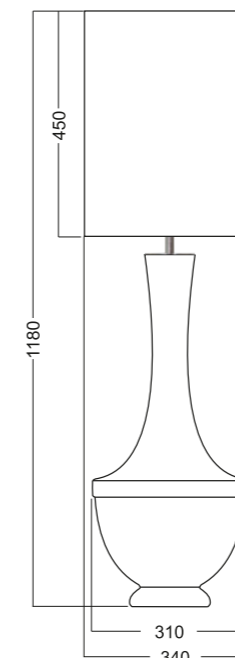

TROYA SAPPHIRE

SHADES	MODEL	FORM DIMENSIONS IN CM	COLORS OUT/IN
TROYA SAPPHIRE	A307	D35 H40	
	A308	D50 H30	black/gold
	A257	D50-40 H35	
	A318	D50 H35	velure sapphire/ transparent
	A317	D50 H30	gold organza/ transparent
	A319	D40 H50	gold emblem on white/ gold

TECHNICAL DETAILES

E27 bulb holder, without bulb;
EU plug, 220 - 240 Voltage
60W max. (incandescent bulb);
CE standard.

Attention: The code of the lamp
consists of 9 numbers. The first six
numbers determinate lamp
model and the last three numbers
determinate shade, eg.:
L232271318 means model L232271
and shade A317

MADE IN EU

MATERIALS

Base of the lamp - **HANDMADE**:
transparent glass painted in trasparent
sapphire and glossy golden stripes
Bulb holder - steel painted in gold
Electric wire - black in cotton enlace
Shade of the lamp - high quality fabric

ADDITION

The lamp can be bought
with an additional tassel.