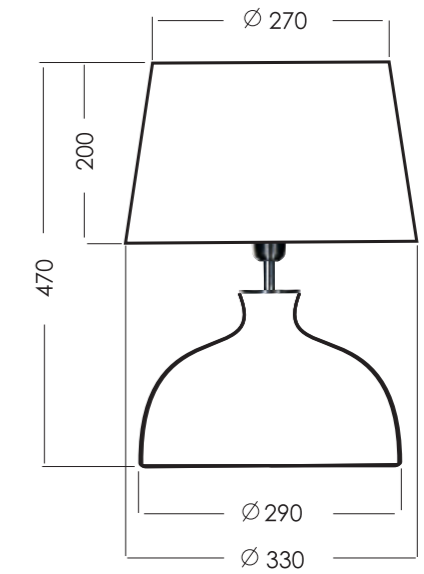

HAGA

HAGA TAUPE

HAGA ANTHRACITE

TECHNICAL DETAILS
E27 bulb holder, without bulb;
EU plug, 220 - 240 Voltage, 60W max.
(incandescent bulb); CE standard.

MATERIALS

Haga - handmade transparent glass
Bulb holder and pipe inside
the base - steel painted in copper
Haga Taupe - handmade transparent
glass painted in transparent taupe
Haga Anthracite - handmade
transparent glass painted
transparent anthracite
Bulb holder and pipe inside
the base - steel painted in black
Electric wire - black in cotton enlance
Shade of the lamp - high quality fabric

Attention: The code of the lamp consists
of 9 numbers. The first six numbers
determinate lamp model and the last
three numbers determinate shade, eg.:
L212180217 means model L212180
and shade A217

MADE IN EU

SHADES	MODEL	FORM DIMENSIONS IN CM	COLORS OUT/IN
HAGA	A260	truncated cone D33-27 H20	black/copper
HAGA TAUPE	A217 A249	truncated cone D33-27 H20	white/white black/white
HAGA ANTHRACITE	A217 A249	truncated cone D33-27 H20	white/white black/white