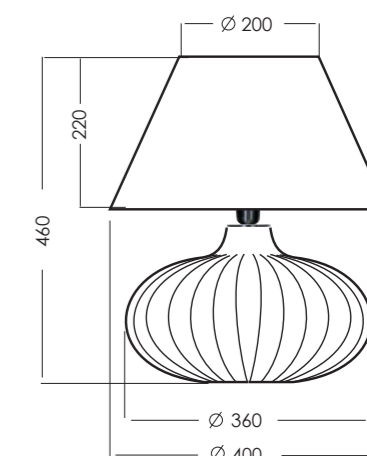

TECHNICAL DETAILS
E27 bulb holder, without bulb;
EU plug, 220 - 240 Voltage
60W max. (incandescent bulb);
CE standard.

Attention:
The code of the lamp consists
of 9 numbers. The first six
numbers determinate lamp
model and the last three numbers
determinate shade, eg.: L006011211
means model L006011 and shade A211

MADE IN EU

MATERIALS
Base of the lamp - HANDMADE,
transparent optic glass
Bulb holder - chromed steel
Electric wire - transparent pvc
Shade of the lamp - high quality fabric

SHADES	MODEL	FORM DIMENSIONS IN CM	COLORS OUT/IN
BRNO	A211	truncated cone D40-20 H22	ecru/white
	A206		grey/white
	A214		black/gold
	A241		dark grey/white
	A215		white/white