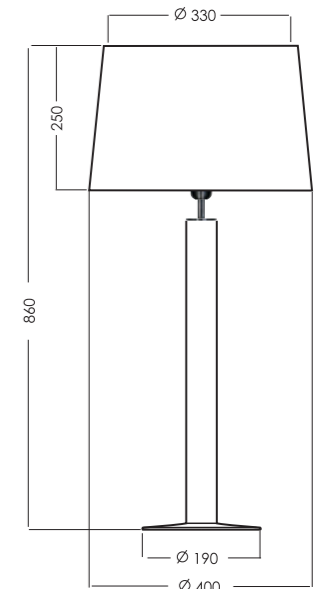

FJORD WHITE

L207164247

L207164228

L207164227

LITTLE FJORD WHITE

L054164249

L054164217

L054164248

TECHNICAL DETAILS

E27 bulb holder, without bulb;
EU plug, 220 - 240 Voltage, 60W max.
(incandescent bulb); CE standard

MATERIALS

Base of the lamp - HANDMADE
transparent glass painted in white
Bulb holder - chromed steel
Electric wire - transparent pvc
Shade of the lamp - high quality fabric

Attention:

The code of the lamp consists of 9 numbers. The first six numbers determinate lamp model and the last three numbers determinate shade, eg.:L207164247 means model L207164 and shade A247

SHADES

SHADES	MODEL	FORM DIMENSIONS IN CM	COLORS OUT/IN
FJORD WHITE	A247	truncated cone D40-33 H25	black/white
	A228		white/white
	A227		black/gold
LITTLE FJORD WHITE	A249	truncated cone D33-27 H20	black/white
	A217		white/white
	A248		black/gold

MADE IN EU