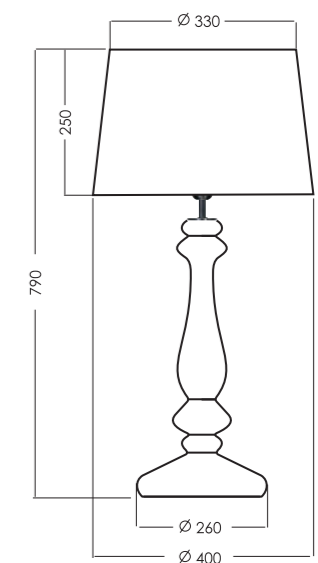

LOUVRE PLATINUM

VERSAILLES PLATINUM

PETIT TRIANON PLATINUM

TECHNICAL DETAILS

E27 bulb holder, without bulb;
EU plug, 220 - 240 Voltage, 60W max.
(incandescent bulb); CE standard.

MATERIALS

Base of the lamp - HANDMADE transparent glass covered with genuine platinum;
Bulb holder - chromed steel;
Electric wire - black in cotton enlance;
Shade of the lamp - high quality fabric;

Attention:

The code of the lamp consists of 9 numbers. The first six numbers determinate lamp model and the last three numbers determinate shade, eg.: L203161229 means model L203161 and shade A229;

SHADES	MODEL	FORM DIMENSIONS IN CM	COLORS OUT/IN
LOUVRE PLATINUM	A255	truncated cone D45-34 H30	black/copper
	A230		white/white
	A229		black/white
VERSAILLES PLATINUM	A250	truncated cone D40-33 H25	black/copper
	A228		white/white
	A247		black/white
PETIT TRIANON PLATINUM	A260	truncated cone D33-27 H20	black/copper
	A217		white/white
	A249		black/white

MADE IN EU