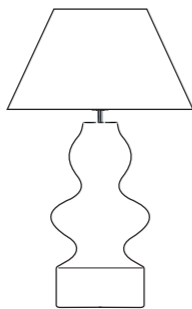

TORINO

L012
91

L212
93