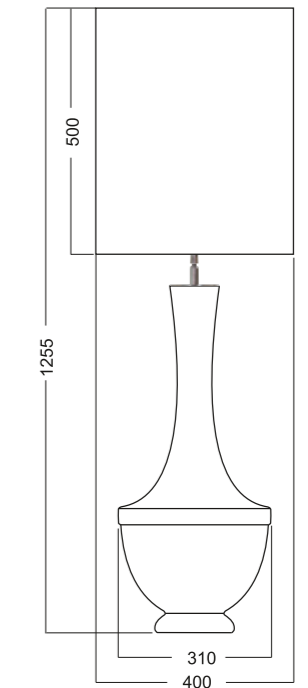

L232272319

SHADES	MODEL	FORM DIMENSIONS IN CM	COLORS OUT/IN
TROYA GREEN	A257	D50-40 H35	black/gold
	A308	D50 H30	
	A317	D50 H30	gold organza/ transparent
	A319	D40 H50	gold emblem on white/ gold

TECHNICAL DETAILS
E27 bulb holder, without bulb;
EU plug, 220 - 240 Voltage
60W max. (incandescent bulb);
CE standard.

MATERIALS
Base of the lamp - **HANDMADE:**
transparent glass painted in transparent
green and glossy golden stripes
Bulb holder - steel painted in gold
Electric wire - black in cotton enlase
Shade of the lamp - high quality fabric

Attention: The code of the lamp
consists of 9 numbers. The first six
numbers determinate lamp
model and the last three numbers
determinate shade, eg.:
L232270302 means model L232270
and shade A302

MADE IN EU