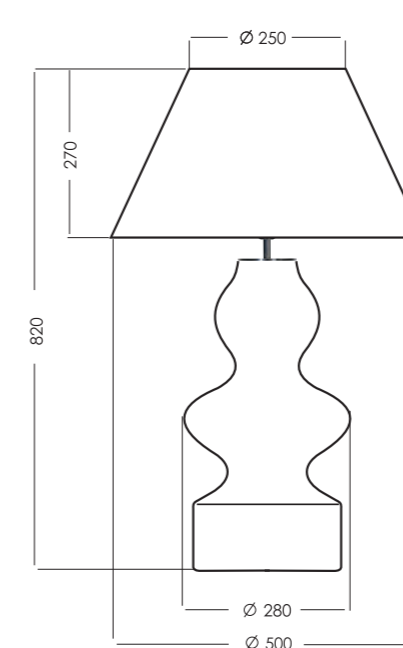

TORINO

SHADES	MODEL	FORM DIMENSIONS IN CM	COLORS OUT/IN
TORINO	A311	truncated cone D50-25 H27	ecru/white
	A230	truncated cone D45-34 H30	white/white

MATERIALS
Base of the lamp -
HANDMADE transparent glass
Bulb holder and the pipe
inside the base - chromed steel
Electric wire - transparent pvc
Shade of the lamp - high quality fabric

TECHNICAL DETAILES
E27 bulb holder, without bulb;
EU plug, 220 - 240 Voltage,
60W max. (incandescent bulb);
CE standard.

Attention:
The code of the lamp consists
of 9 numbers. The first six numbers
determinate lamp model and the last
three numbers determinate shade,
eg.:L012031230 means model L012031
and shade A230

MADE IN EU