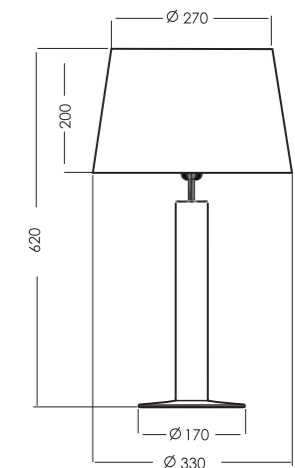

LITTLE FJORD BLACK

L054265249

L054265217

L054265248

TECHNICAL DETAILIES

E27 bulb holder, without bulb;
EU plug, 220 - 240 Voltage, 60W max.
(incandescent bulb); CE standard

MATERIALS

Base of the lamp - HANDMADE
transparent glass painted in black
Bulb holder - chromed steel
Electric wire - black in cotton enlase
Shade of the lamp - high quality fabric