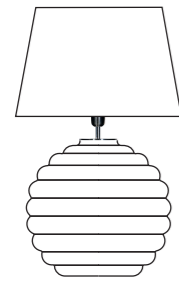

SAINT TROPEZ

L215
21