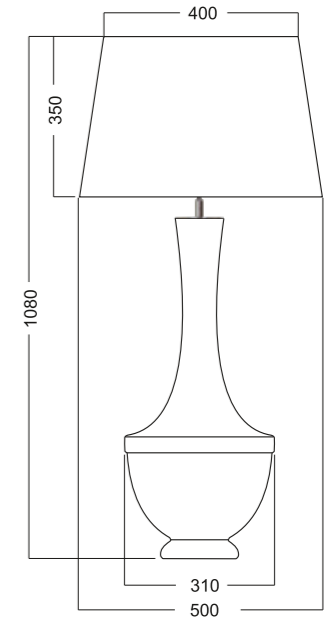

L232272257