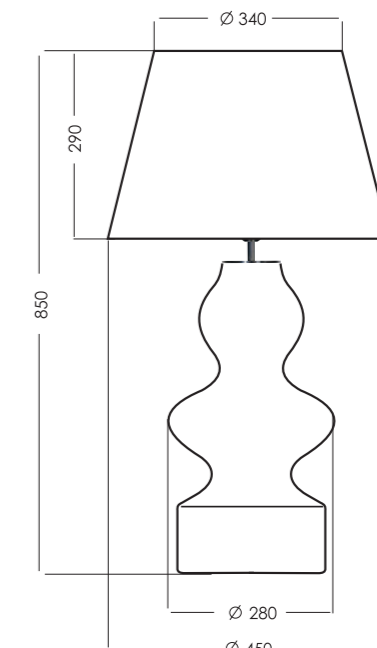

TORINO

SHADES	MODEL	FORM DIMENSIONS IN CM	COLORS OUT/IN
TORINO	A311	truncated cone D50-25 H27	ecru/white
	A230	truncated cone D45-34 H30	white/white

MATERIALS
Base of the lamp -
HANDMADE transparent glass
Bulb holder and the pipe
inside the base - chromed steel
Electric wire - transparent pvc
Shade of the lamp - high quality fabric

TECHNICAL DETAILES
E27 bulb holder, without bulb;
EU plug, 220 - 240 Voltage,
60W max. (incandescent bulb);
CE standard.

Attention:
The code of the lamp consists
of 9 numbers. The first six numbers
determinate lamp model and the last
three numbers determinate shade,
eg.:L012031230 means model L012031
and shade A230

MADE IN EU