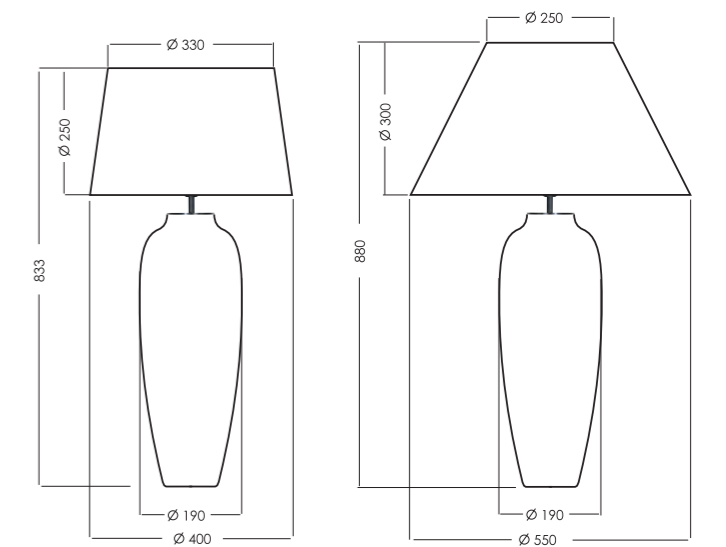

The intensity and the size of black
pigmentation is different in each
lamp because they are all handmade,
which guarantees their individual
colour pattern.

SHADES	MODEL	FORM DIMENSIONS IN CM	COLORS OUT/IN
GRANADA	A240	truncated cone D45-34 H30	black/gold
	A330	truncated cone D60-25 H33	black/gold
ALHAMBRA	A227	truncated cone D40-33 H25	black/gold
	A325	truncated cone D55-25 H30	black/gold