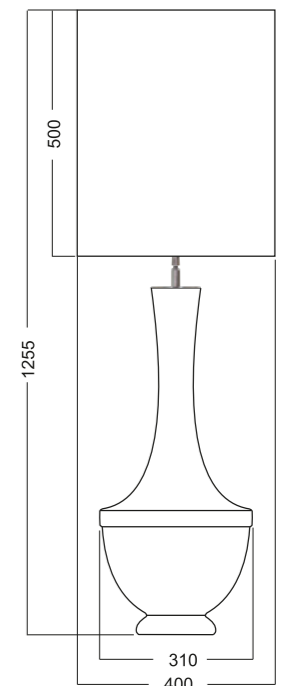

TROYA SAPPHIRE

SHADES	MODEL	FORM DIMENSIONS IN CM	COLORS OUT/IN
TROYA SAPPHIRE	A307	D35 H40	
	A308	D50 H30	black/gold
	A257	D50-40 H35	
	A318	D50 H35	velure sapphire/ transparent
	A317	D50 H30	gold organza/ transparent
	A319	D40 H50	gold emblem on white/ gold

TECHNICAL DETAILES

E27 bulb holder, without bulb;
EU plug, 220 - 240 Voltage
60W max. (incandescent bulb);
CE standard.

Attention: The code of the lamp
consists of 9 numbers. The first six
numbers determinate lamp
model and the last three numbers
determinate shade, eg.:
L232271318 means model L232271
and shade A317

MADE IN EU

MATERIALS

Base of the lamp - **HANDMADE**:
transparent glass painted in trasparent
sapphire and glossy golden stripes
Bulb holder - steel painted in gold
Electric wire - black in cotton enlace
Shade of the lamp - high quality fabric

ADDITION

The lamp can be bought
with an additional tassel.