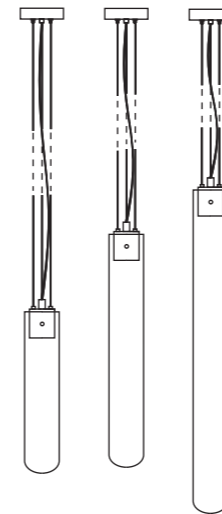

CEPHEUS

Z110, Z111, Z112
57