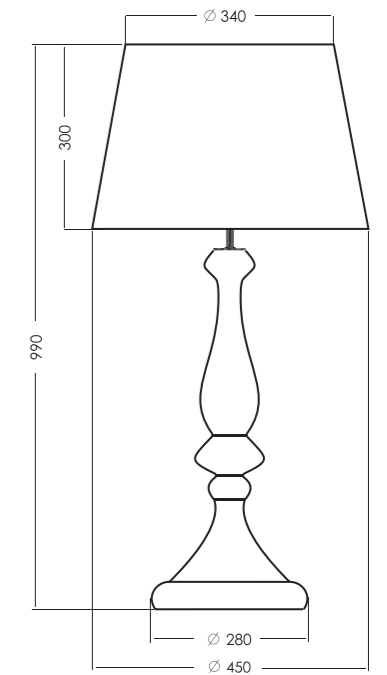

TECHNICAL DETAILS
E27 bulb holder, without bulb;
EU plug, 220 - 240 Voltage, 60W max.
(incandescent bulb); CE standard.

MATERIALS
Base of the lamp - HANDMADE
transparent glass covered
with the glossy copper coating;
Bulb holder - chromed steel;
Electric wire - black in cotton enlance;
Shade of the lamp - high quality fabric;

Attention:
The code of the lamp consists of 9 numbers.
The first six numbers determinate lamp
model and the last three numbers determi-
nate shade, eg.: L203261255 means model
L203261 and shade A255

SHADES	MODEL	FORM DIMENSIONS IN CM	COLORS OUT/IN
LOUVRE COPPER	A255	truncated cone D45-33 H30	black/copper
	A230		white/white
	A229		black/white
VERSAILLES COPPER	A250	truncated cone D40-33 H25	black/copper
	A228		white/white
	A247		black/white
PETIT TRIANON COPPER	A260	truncated cone D33-27 H20	black/copper
	A217		white/white
	A249		black/white

MADE IN EU

LOUVRE COPPER

VERSAILLES COPPER

PETIT TRIANON COPPER