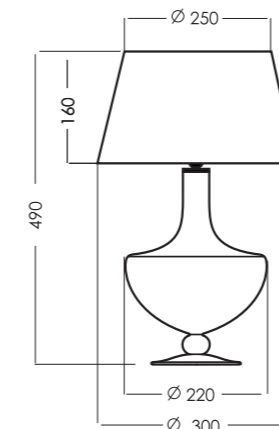

L048311502

OXFORD TRANSPARENT COPPER

L048411502

L048411501

L048411514

| SHADES | MODEL | FORM DIMENSIONS IN CM | COLORS OUT/IN |
|---------------------------------|-------|------------------------------|---------------|
| OXFORD | A222 | truncated cone D30-25 H16 | beige/white |
| | A514 | | black/gold |
| | A223 | | grey/white |
| OXFORD TRANSPARENT BLACK | A503 | truncated cone D30-25 H16 | beige/gold |
| | A501 | | white/white |
| | A502 | | black/white |
| OXFORD TRANSPARENT COPPER | A502 | truncated cone D30-25 H16 | black/white |
| | A501 | | white/white |
| | A514 | | black/gold |