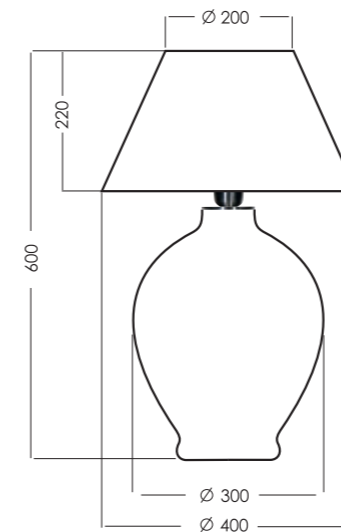

GENOVA

L011011206

L011011215

L011011207

TECHNICAL DETAIL
 E27 bulb holder, without bulb;
 EU plug, 220 - 240 Voltage,
 60W max. (incandescent bulb);
 CE standard.

MATERIALS
 Base of the lamp -
HANDMADE, transparent
 glass painted in green
 Bulb holder - chromed steel
 Electric wire - transparent pvc
 Shade of the lamp - high
 quality fabric