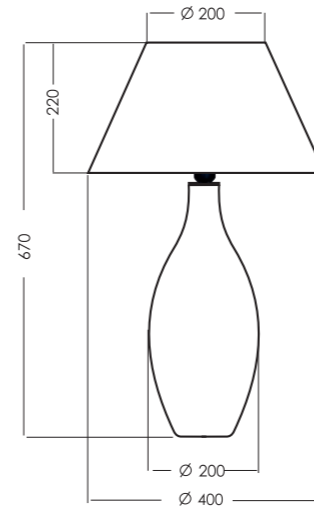

KENYA

L003092207