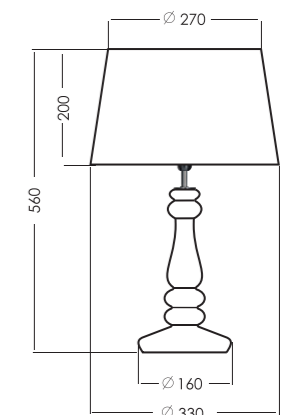

TECHNICAL DETAILS
E27 bulb holder, without bulb;
EU plug, 220 - 240 Voltage, 60W max.
(incandescent bulb); CE standard.

MATERIALS
Base of the lamp - HANDMADE
transparent glass covered
with the glossy copper coating;
Bulb holder - chromed steel;
Electric wire - black in cotton enlance;
Shade of the lamp - high quality fabric;

Attention:
The code of the lamp consists of 9 numbers.
The first six numbers determinate lamp
model and the last three numbers determi-
nate shade, eg.: L203261255 means model
L203261 and shade A255

SHADES	MODEL	FORM DIMENSIONS IN CM	COLORS OUT/IN
LOUVRE COPPER	A255	truncated cone D45-33 H30	black/copper
	A230		white/white
	A229		black/white
VERSAILLES COPPER	A250	truncated cone D40-33 H25	black/copper
	A228		white/white
	A247		black/white
PETIT TRIANON COPPER	A260	truncated cone D33-27 H20	black/copper
	A217		white/white
	A249		black/white

MADE IN EU

LOUVRE COPPER

VERSAILLES COPPER

PETIT TRIANON COPPER