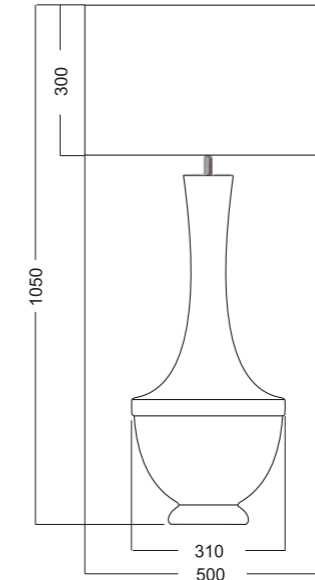

ADDITION

The lamp can be bought
with an additional tassel.

L232271317