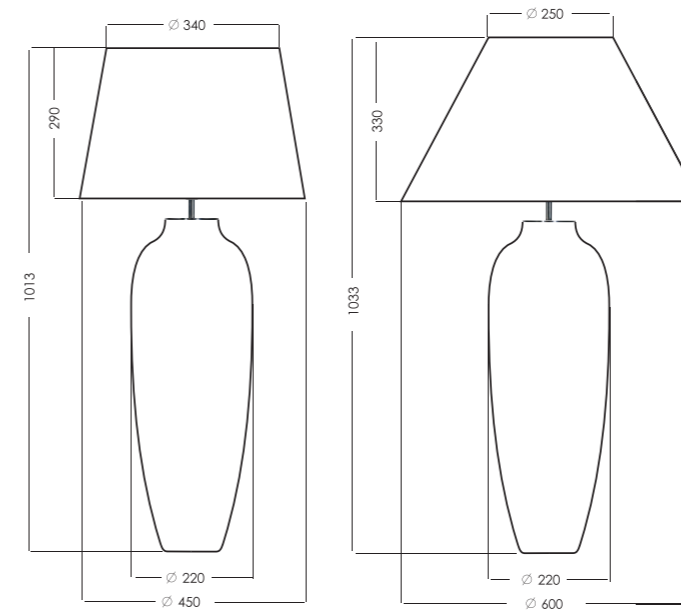

MONACO

L208062240

L208062330