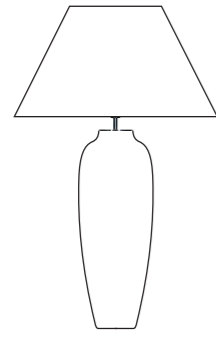

In addition to the regular offer we are ready to design and produce the lamps at the individual request of our clients.

Please refer to the presentation of our products

TABLE OF CONTENTS

CANNES

L209
11

MONACO