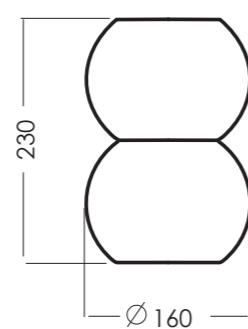

MADE IN EU

GOLD TASSELS

01

02

03

| NUMBER | COLOR | LENGTH |
|--------|-----------|--|
| 1 | gold | full lenght 60 cm tassel lenght 20 cm |
| 2 | dark gold | full lenght 85 cm tassel lenght 20 cm |
| 3 | gold | full lenght 60 cm tassel lenght 20 cm |
| 4 | honey | full lenght 70 cm tassel lenght 20 cm |
| 5 | honey | full lenght 75 cm tassel lenght 30 cm |
| 6 | honey | full lenght 75 cm tassel lenght 33 cm |