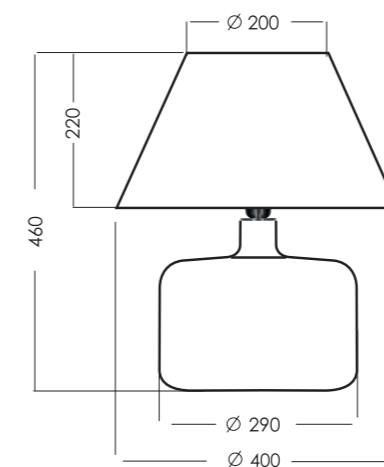

PARIS

ANDORRA

TECHNICAL DETAILIES
E27 bulb holder, without bulb;
EU plug, 220 - 240 Voltage,
big shades - 60W max.
small shades - 40W max.
(incandescent bulb); CE standard

MATERIALS
Base of the lamp - HANDMADE
transparent glass 3D
Bulb holder - chromed steel
Electric wire - transparent pvc
Shade of the lamp - high quality fabric

Attention:
The code of the lamp consists of 9 numbers.
The first six numbers determinate lamp model and the
last three numbers determinate shade, eg.: L002011215
means model L002011 and shade A215

MADE IN EU

SHADES	MODEL	FORM DIMENSIONS IN CM	COLORS OUT/IN
ANDORRA	A501	truncated cone	white/white
	A514	D30-25 H16	black/gold
	A103	D25 - 18 H19	grey/white
PARIS	A206	truncated cone	grey/white
	A211	D40-20 H22	ecru/white
	A214		black/gold