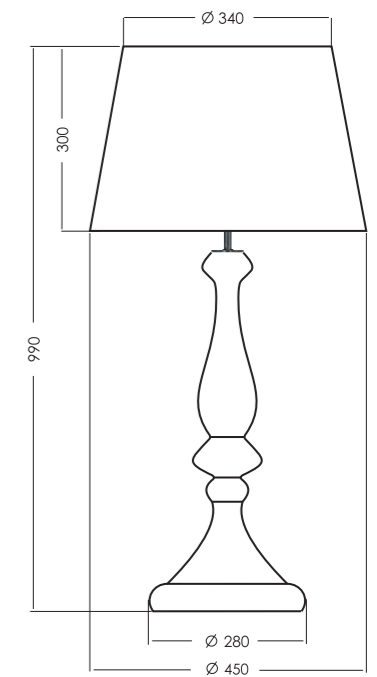

LOUVRE PLATINUM

VERSAILLES PLATINUM

PETIT TRIANON PLATINUM

TECHNICAL DETAILS

E27 bulb holder, without bulb;
EU plug, 220 - 240 Voltage, 60W max.
(incandescent bulb); CE standard.

MATERIALS

Base of the lamp - HANDMADE transparent glass covered with genuine platinum;
Bulb holder - chromed steel;
Electric wire - black in cotton enlance;
Shade of the lamp - high quality fabric;

Attention:

The code of the lamp consists of 9 numbers. The first six numbers determinate lamp model and the last three numbers determinate shade, eg.: L203161229 means model L203161 and shade A229;

SHADES	MODEL	FORM DIMENSIONS IN CM	COLORS OUT/IN
LOUVRE PLATINUM	A255	truncated cone D45-34 H30	black/copper
	A230		white/white
	A229		black/white
VERSAILLES PLATINUM	A250	truncated cone D40-33 H25	black/copper
	A228		white/white
	A247		black/white
PETIT TRIANON PLATINUM	A260	truncated cone D33-27 H20	black/copper
	A217		white/white
	A249		black/white

MADE IN EU