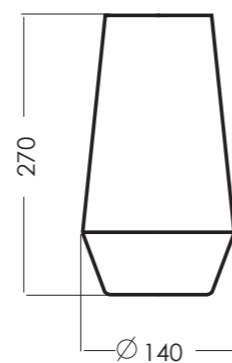

MADE IN EU

GOLD TASSELS

01

02

03

| NUMBER | COLOR | LENGTH |
|--------|-----------|--|
| 1 | gold | full lenght 60 cm tassel lenght 20 cm |
| 2 | dark gold | full lenght 85 cm tassel lenght 20 cm |
| 3 | gold | full lenght 60 cm tassel lenght 20 cm |
| 4 | honey | full lenght 70 cm tassel lenght 20 cm |
| 5 | honey | full lenght 75 cm tassel lenght 30 cm |
| 6 | honey | full lenght 75 cm tassel lenght 33 cm |