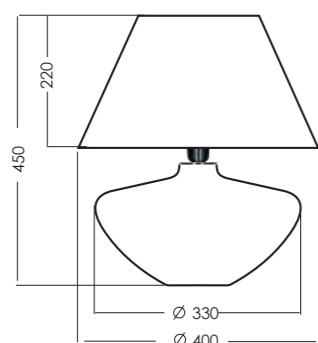

SHADES	MODEL	FORM DIMENSIONS IN CM	COLORS OUT/IN
MADRID	A203	truncated cone D40-20 H22	grey/white
	A215		white/white
	A214		black/gold
MADRID GREEN	A206	truncated cone D40-20 H22	grey/white
	A215		white/white
	A214		black/gold
MADRID VIOLET	A203	truncated cone D40-20 H22	grey/white
	A215		white/white
	A214		black/gold

TECHNICAL DETAIL
E27 bulb holder, without bulb;
EU plug, 220 - 240 Voltage
60W max. (incandescent bulb);
CE standard..

MATERIALS

Madrid - Base of the lamp -
HANDMADE transparent glass
Bulb holder and pipe inside
the base - chromed steel

Madrid Green - Base of the lamp -
HANDMADE glass painted in green
Bulb holder - chromed steel
Madrid Violet - Base of the lamp -
HANDMADE glass painted in violet
Bulb holder - chromed steel
Electric wire - transparent pvc
Shade of the lamp - high quality
fabric

Attention:
The code of the lamp consists
of 9 numbers. The first six numbers
determinate lamp model and the last
three numbers determinate shade,
eg.:L008031203 means model
L008031 and shade A203

MADE IN EU