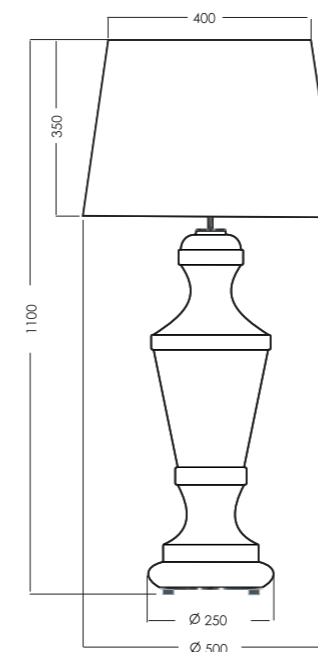

SHADES	MODEL	FORM DIMENSIONS IN CM	COLORS OUT/IN
ROMA GOLD	A257	truncated cone D50-40 H35	black/gold
ROMA COPPER	A256	truncated cone D50-40 H35	black/copper
ROMA PLATINUM	A263	truncated cone D50-40 H35	black/silver