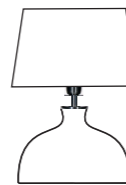

HAGA

L212
93