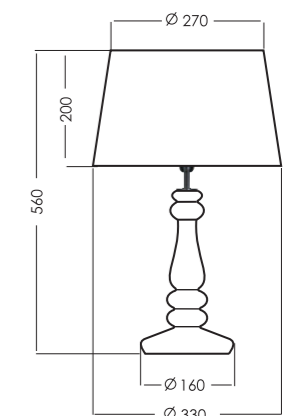

L051461249

TECHNICAL DETAILS

E27 bulb holder, without bulb;
EU plug, 220 - 240 Voltage, 60W max.
(incandescent bulb); CE standard.

MATERIALS

Base of the lamp - HANDMADE transparent glass covered with the glossy transparent copper coating;
Bulb holder - chromed steel;
Electric wire - black in cotton enlance
Shade of the lamp - high quality fabric;