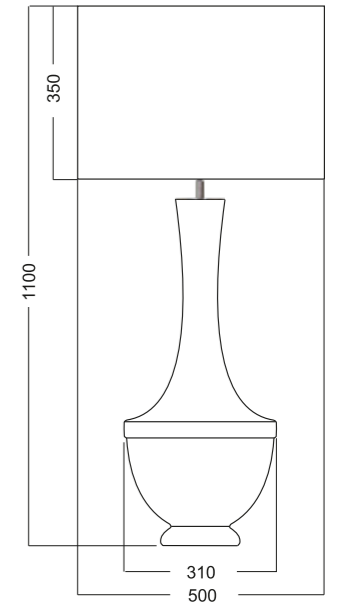

L232271318