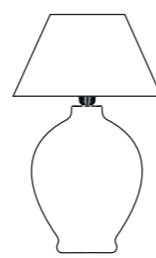

GENOVA

L011
87