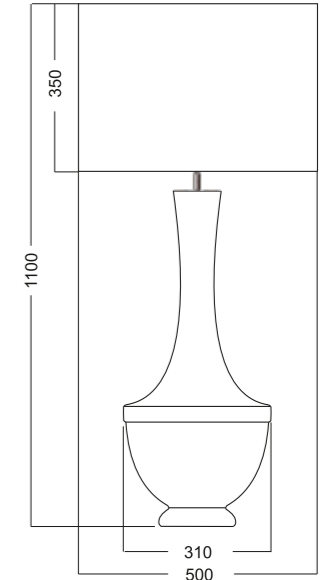

L232270328