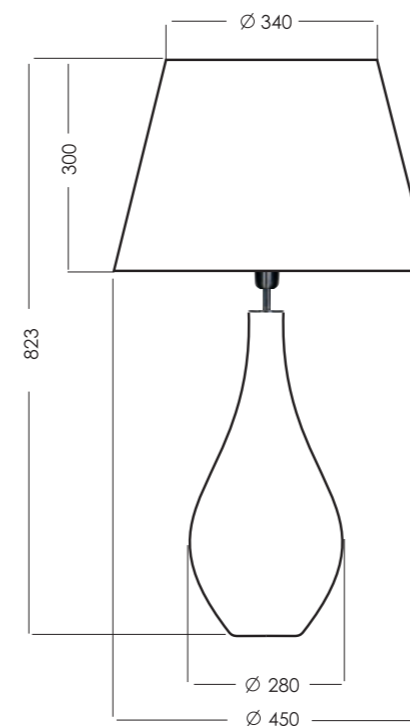

SHADES

SHADES	MODEL	FORM DIMENSIONS IN CM	COLORS OUT/IN
MODENA WHITE	A230	truncated cone D45-34 H30	white/white
MODENA BLACK	A240	truncated cone D45-34 H30	black/gold

TECHNICAL DETAILS
E27 bulb holder, without bulb;
EU plug, 220 - 240 Voltage,
60W max. (incandescent bulb);
CE standard.

MATERIALS
Modena White - Base of the lamp HANDMADE, bicolor transparent - white glass
Bulb holder - chromed steel
Electric wire - transparent pvc,
Modena Black - Base of the lamp HANDMADE, bicolor transparent - black glass
Bulb holder - chromed steel

Electric wire - black in cotton enlase
Shade of the lamp - high quality fabric
The shade can be leveled horizontally with the joint under the light bulb.

Attention:
The code of the lamp consists of 9 numbers. The first six numbers determinate lamp model and the last three numbers determinate shade, eg.:L036082240 means model L036082 and shade A240

MADE IN EU