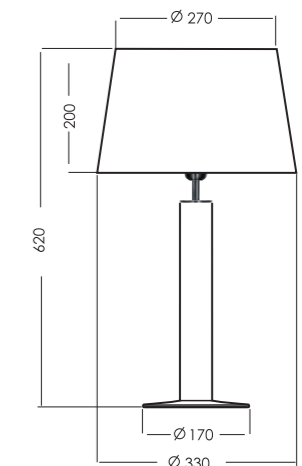

L054365248

TECHNICAL DETAILS

E27 bulb holder, without bulb;
EU plug, 220 - 240 Voltage, 60W max.
(incandescent bulb); CE standard

MATERIALS

Base of the lamp - HANDMADE
transparent glass painted in red
Bulb holder - chromed steel
Electric wire - black in cotton enlase
Shade of the lamp - high quality fabric