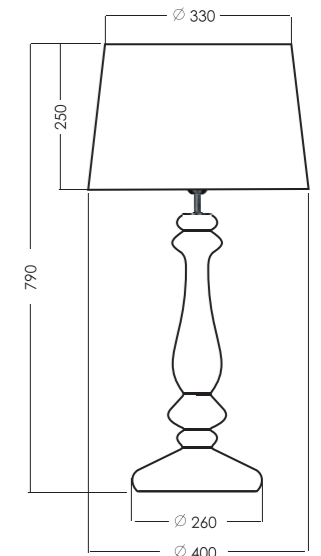

TECHNICAL DETAILS
E27 bulb holder, without bulb;
EU plug, 220 - 240 Voltage, 60W max.
(incandescent bulb); CE standard.

MATERIALS
Base of the lamp - HANDMADE
transparent glass covered
with the glossy copper coating;
Bulb holder - chromed steel;
Electric wire - black in cotton enlance;
Shade of the lamp - high quality fabric;

Attention:
The code of the lamp consists of 9 numbers.
The first six numbers determinate lamp
model and the last three numbers determi-
nate shade, eg.: L203261255 means model
L203261 and shade A255

SHADES	MODEL	FORM DIMENSIONS IN CM	COLORS OUT/IN
LOUVRE COPPER	A255	truncated cone D45-33 H30	black/copper
	A230		white/white
	A229		black/white
VERSAILLES COPPER	A250	truncated cone D40-33 H25	black/copper
	A228		white/white
	A247		black/white
PETIT TRIANON COPPER	A260	truncated cone D33-27 H20	black/copper
	A217		white/white
	A249		black/white

MADE IN EU

LOUVRE COPPER

VERSAILLES COPPER

PETIT TRIANON COPPER