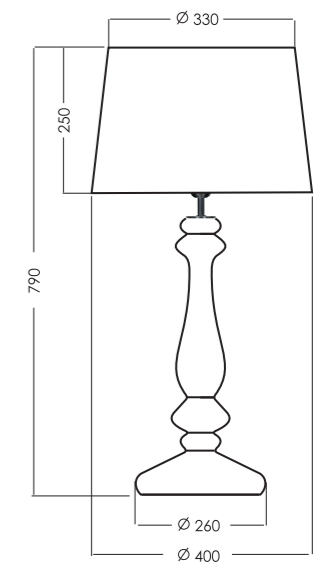

LOUVRE TRANSPARENT COPPER

VERSAILLES TRANSPARENT COPPER

PETIT TRIANON TRANSPARENT COPPER

TECHNICAL DETAILS

E27 bulb holder, without bulb;
EU plug, 220 - 240 Voltage, 60W max.
(incandescent bulb); CE standard.

MATERIALS

Base of the lamp - HANDMADE transparent glass covered with the glossy transparent copper coating;
Bulb holder - chromed steel;
Electric wire - black in cotton enlance
Shade of the lamp - high quality fabric;

Attention:

The code of the lamp consists of 9 numbers. The first six numbers determinate lamp model and the last three numbers determinate shade, eg.: L203461229 means model L203461 and shade A229;

SHADES	MODEL	FORM DIMENSIONS IN CM	COLORS OUT/IN
LOUVRE TRANSPARENT COPPER	A255		black/copper
	A230	truncated cone D45-34 H30	white/white
	A229		black/white
VERSAILLES TRANSPARENT COPPER	A250		black/copper
	A228	truncated cone D40-33 H25	white/white
	A247		black/white
PETIT TRIANON TRANSPARENT COPPER	A260		black/copper
	A217	truncated cone D33-27 H20	white/white
	A249		black/white

MADE IN EU