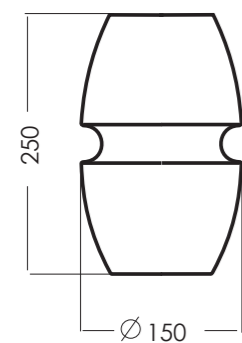

MADE IN EU

GOLD TASSELS

01

02

03

| NUMBER | COLOR | LENGTH |
|--------|-----------|--|
| 1 | gold | full lenght 60 cm tassel lenght 20 cm |
| 2 | dark gold | full lenght 85 cm tassel lenght 20 cm |
| 3 | gold | full lenght 60 cm tassel lenght 20 cm |
| 4 | honey | full lenght 70 cm tassel lenght 20 cm |
| 5 | honey | full lenght 75 cm tassel lenght 30 cm |
| 6 | honey | full lenght 75 cm tassel lenght 33 cm |