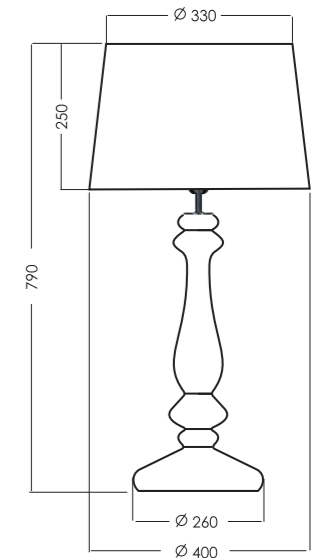

LOUVRE TRANSPARENT BLACK

VERSAILLES TRANSPARENT BLACK

PETIT TRIANON TRANSPARENT BLACK

TECHNICAL DETAILS

E27 bulb holder, without bulb;
EU plug, 220 - 240 Voltage, 60W max.
(incandescent bulb); CE standard.

MATERIALS

Base of the lamp - HANDMADE transparent glass covered with glossy silver coat;
Bulb holder - chromed steel;
Electric wire - black in cotton enlase;
Shade of the lamp - high quality fabric;

Attention:

The code of the lamp consists of 9 numbers. The first six numbers determinate lamp model and the last three numbers determinate shade, eg.: L203361230 means model L203361 and shade A230;

SHADES	MODEL	FORM DIMENSIONS IN CM	COLORS OUT/IN
LOUVRE TRANSPARENT BLACK	A253	truncated cone D45-34 H30	black/silver
	A230		white/white
	A229		black/white
VERSAILLES TRANSPARENT BLACK	A261	truncated cone D40-33 H25	black/silver
	A228		white/white
	A247		black/white
PETIT TRIANON TRANSPARENT BLACK	A262	truncated cone D33-27 H20	black/silver
	A217		white/white
	A249		black/white

MADE IN EU