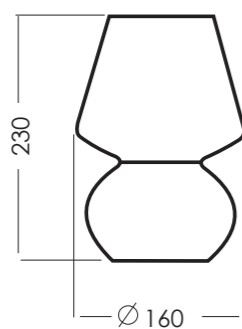

MADE IN EU

GOLD TASSELS

01

02

03

| NUMBER | COLOR | LENGTH |
|--------|-----------|--|
| 1 | gold | full lenght 60 cm tassel lenght 20 cm |
| 2 | dark gold | full lenght 85 cm tassel lenght 20 cm |
| 3 | gold | full lenght 60 cm tassel lenght 20 cm |
| 4 | honey | full lenght 70 cm tassel lenght 20 cm |
| 5 | honey | full lenght 75 cm tassel lenght 30 cm |
| 6 | honey | full lenght 75 cm tassel lenght 33 cm |