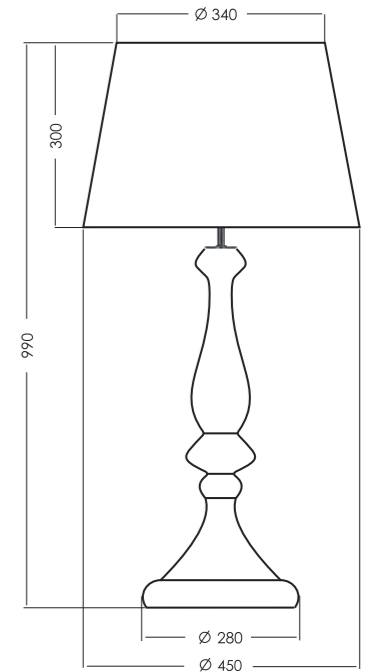

LOUVRE TRANSPARENT BLACK

VERSAILLES TRANSPARENT BLACK

PETIT TRIANON TRANSPARENT BLACK

TECHNICAL DETAILS

E27 bulb holder, without bulb;
EU plug, 220 - 240 Voltage, 60W max.
(incandescent bulb); CE standard.

MATERIALS

Base of the lamp - HANDMADE transparent glass covered with glossy silver coat;
Bulb holder - chromed steel;
Electric wire - black in cotton enlase;
Shade of the lamp - high quality fabric;

Attention:

The code of the lamp consists of 9 numbers. The first six numbers determinate lamp model and the last three numbers determinate shade, eg.: L203361230 means model L203361 and shade A230;

SHADES	MODEL	FORM DIMENSIONS IN CM	COLORS OUT/IN
LOUVRE TRANSPARENT BLACK	A253	truncated cone D45-34 H30	black/silver
	A230		white/white
	A229		black/white
VERSAILLES TRANSPARENT BLACK	A261	truncated cone D40-33 H25	black/silver
	A228		white/white
	A247		black/white
PETIT TRIANON TRANSPARENT BLACK	A262	truncated cone D33-27 H20	black/silver
	A217		white/white
	A249		black/white

MADE IN EU