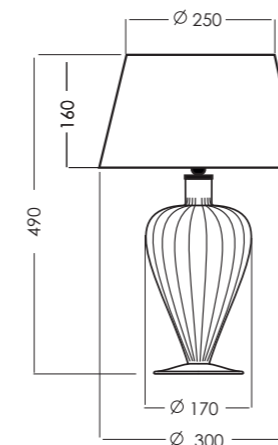

L046311501

BRISTOL TRANSPARENT COPPER

L046411502

L046411501

L046411514

| SHADES | MODEL | FORM DIMENSIONS IN CM | COLORS OUT/IN |
|----------------------------------|-------|------------------------------|---------------|
| BRISTOL | A222 | truncated cone D30-25 H16 | beige/white |
| | A223 | | grey/white |
| | A514 | | black/gold |
| BRISTOL TRANSPARENT BLACK | A503 | truncated cone D30-25 H16 | beige/gold |
| | A514 | | black/gold |
| | A501 | | white/white |
| BRISTOL TRANSPARENT COPPER | A502 | truncated cone D30-25 H16 | black/white |
| | A501 | | white/white |
| | A514 | | black/gold |