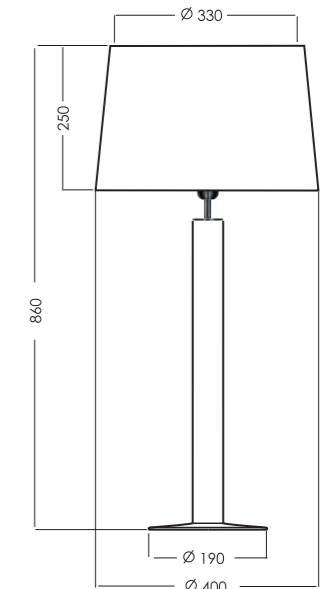

FJORD

LITTLE FJORD

TECHNICAL DETAILS

E27 bulb holder, without bulb;
EU plug, 220 - 240 Voltage, 60W max.
(incandescent bulb); CE standard

MATERIALS

Base of the lamp - HANDMADE
transparent glass
Bulb holder - chromed steel
Electric wire - transparent pvc
Shade of the lamp - high quality fabric

Attention:

The code of the lamp consists of 9 numbers. The first six numbers determinate lamp model and the last three numbers determinate shade, eg.: L207061228 means model L207061 and shade A228

SHADES

SHADES	MODEL	FORM DIMENSIONS IN CM	COLORS OUT/IN
FJORD	A247	truncated cone D40-33 H25	black/white
	A228		white/white
	A227		black/gold
LITTLE FJORD	A249	truncated cone D33-27 H20	black/white
	A217		white/white
	A248		black/gold

MADE IN EU