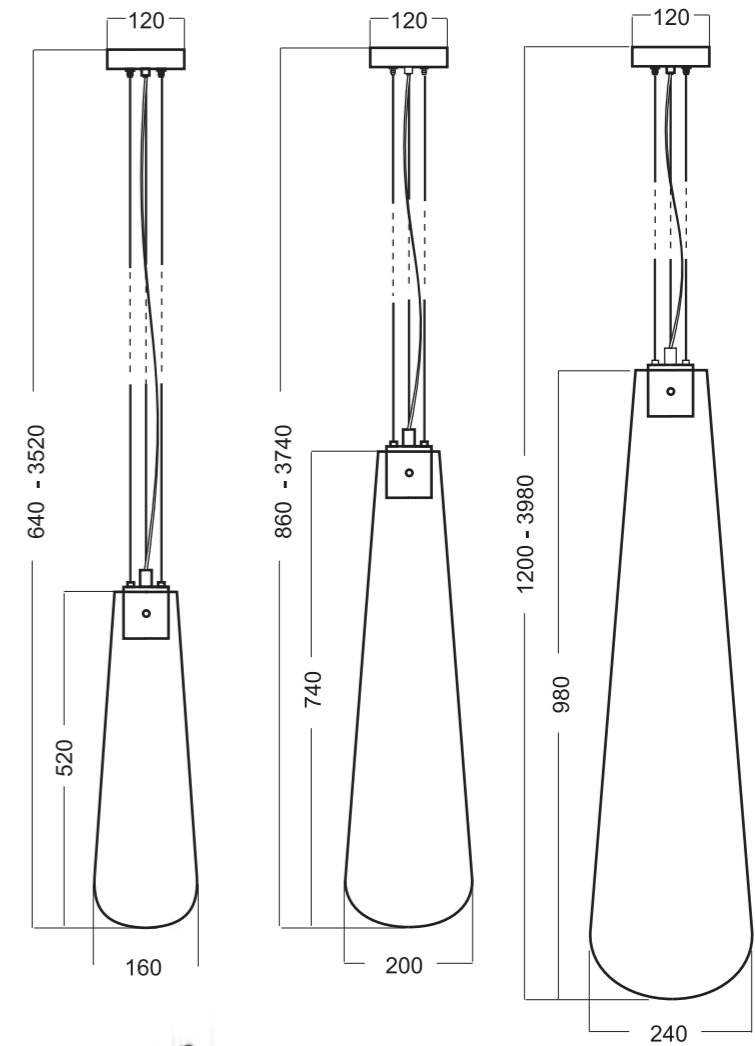

ANDROMEDA

Z100011000