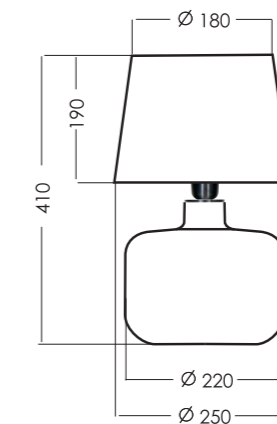

PARIS

ANDORRA

TECHNICAL DETAILIES
E27 bulb holder, without bulb;
EU plug, 220 - 240 Voltage,
big shades - 60W max.
small shades - 40W max.
(incandescent bulb); CE standard

MATERIALS
Base of the lamp - HANDMADE
transparent glass 3D
Bulb holder - chromed steel
Electric wire - transparent pvc
Shade of the lamp - high quality fabric

Attention:
The code of the lamp consists of 9 numbers.
The first six numbers determinate lamp model and the
last three numbers determinate shade, eg.: L002011215
means model L002011 and shade A215

MADE IN EU

SHADES	MODEL	FORM DIMENSIONS IN CM	COLORS OUT/IN
ANDORRA	A501	truncated cone	white/white
	A514	D30-25 H16	black/gold
	A103	D25 - 18 H19	grey/white
PARIS	A206	truncated cone	grey/white
	A211	D40-20 H22	ecru/white
	A214		black/gold