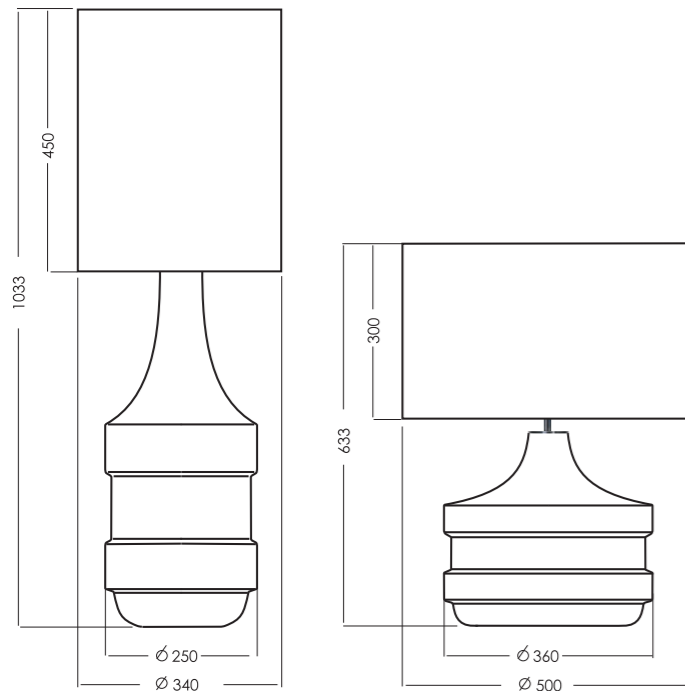

SHADES	MODEL	FORM DIMENSIONS IN CM	COLORS OUT/IN
BIARITZ BIARITZ SILVER	A303		metallic silver/ transparent
	A339	cylinder D34 H45	houndstooth/ silver
	A302		white/white
	A336	cylinder D50 H30	grey herringbone pattern/ silver
	A337		dark blue herringbone pattern/ silver
BIARITZ GOLD	A335		dark blue herringbone pattern/ gold
	A307	cylinder D34 H45	black/gold
	A302		white/white

SHADES	MODEL	FORM DIMENSIONS IN CM	COLORS OUT/IN
BADEN BADEN BADEN BADEN SILVER	A304		metallic silver/ transparent
	A338		houndstooth/ silver
	A301	cylinder D50 H30	white/white
	A336		grey herringbone pattern/ silver
A337		dark blue herringbone pattern/ silver	
BADEN BADEN GOLD	A308		black/gold
	A301	cylinder D50 H30	white/white
	A334		dark blue herringbone pattern/ gold

TECHNICAL DETAIL
E27 bulb holder, without bulb;
EU plug, 220 - 240 Voltage
60W max. (incandescent bulb);
CE standard.

The shade can be leveled horizontally with the joint under the light bulb.

MATERIALS

Biaritz and Baden Baden - handmade transparent glass
Biaritz and Baden Baden Silver - handmade transparent glass , belts painted in silver
Biaritz and Baden Baden Gold- handmade transparent glass , belts painted in gold
Electric wire - transparent pvc
Bulb holder - steel painted in chrom, in Gold - steel painted in gold
Shade of the lamp - high quality fabric

Attention:

The code of the lamp consists of 9 numbers. The first six numbers determinate lamp model and the last three numbers determinate shade, eg.:L223081301 means model L223081 and shade A301

MADE IN EU