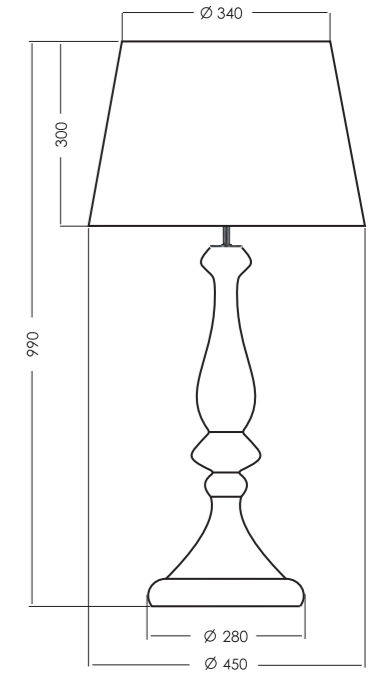

LOUVRE TRANSPARENT COPPER

VERSAILLES TRANSPARENT COPPER

PETIT TRIANON TRANSPARENT COPPER

TECHNICAL DETAILS

E27 bulb holder, without bulb;
EU plug, 220 - 240 Voltage, 60W max.
(incandescent bulb); CE standard.

MATERIALS

Base of the lamp - HANDMADE transparent glass covered with the glossy transparent copper coating;
Bulb holder - chromed steel;
Electric wire - black in cotton enlance
Shade of the lamp - high quality fabric;

Attention:

The code of the lamp consists of 9 numbers. The first six numbers determinate lamp model and the last three numbers determinate shade, eg.: L203461229 means model L203461 and shade A229;

SHADES	MODEL	FORM DIMENSIONS IN CM	COLORS OUT/IN
LOUVRE TRANSPARENT COPPER	A255		black/copper
	A230	truncated cone D45-34 H30	white/white
	A229		black/white
VERSAILLES TRANSPARENT COPPER	A250		black/copper
	A228	truncated cone D40-33 H25	white/white
	A247		black/white
PETIT TRIANON TRANSPARENT COPPER	A260		black/copper
	A217	truncated cone D33-27 H20	white/white
	A249		black/white

MADE IN EU