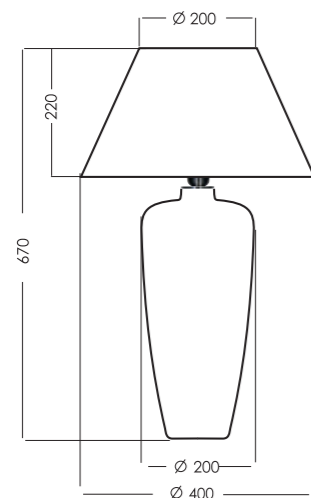

BILBAO VIOLET

L019711203

L019711215

L019711214

| SHADES | MODEL | FORM DIMENSIONS IN CM | COLORS OUT/IN |
|---------------|-------|------------------------------|---------------|
| BILBAO | A203 | truncated cone D40-20 H22 | grey/white |
| | A215 | | white/white |
| | A214 | | black/gold |
| BILBAO GREEN | A206 | truncated cone D40-20 H22 | grey/white |
| | A215 | | white/white |
| | A214 | | black/gold |
| BILBAO VIOLET | A203 | truncated cone D40-20 H22 | grey/white |
| | A215 | | white/white |
| | A214 | | black/gold |