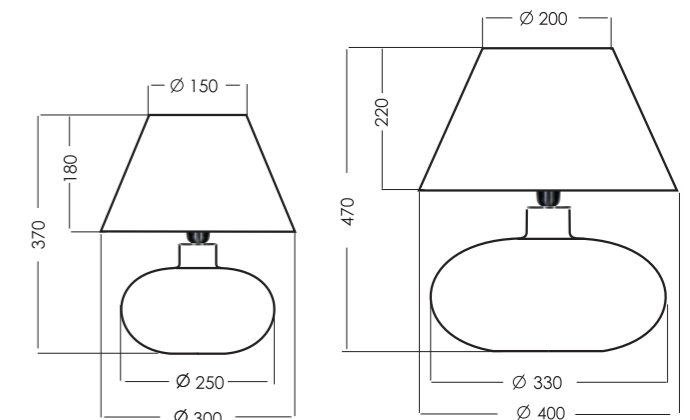

TECHNICAL DETAILIES
E27 bulb holder, without bulb;
EU plug, 220 - 240 Voltage
40W; 60W max. (incandescent
bulb); CE standard.

MATERIALS
Stockholm and Bergen:
Base of the lamp - HANDMADE
transparent glass
Bulb holder and the pipe
inside the base - chromed steel
Electric wire - transparent pvc

Stockholm Black and Bergen Black:
Base of the lamp - HANDMADE
transparent glass covered with silver
transparent glossy coat
Bulb holder and the pipe
inside the base - chromed steel
Electric wire - black in cotton enlase
Shade of the lamp - high quality fabric

Attention:
The code of the lamp consists
of 9 numbers. The first
six numbers determinate
lamp model and the last three
numbers determinate shade,
eg.: L005252215 means model
L005252 and shade A215

MADE IN EU

STOCKHOLM

BERGEN

STOCKHOLM BLACK

BERGEN BLACK

SHADES	MODEL	FORM DIMENSIONS IN CM	COLORS OUT/IN
STOCKHOLM	A215		white/white
	A206	truncated cone D40-20 H22	grey/white
	A214		black/gold
STOCKHOLM BLACK	A215	truncated cone D40-20 H22	white/white
BERGEN	A110	truncated cone D30-15 H18	grey/white
	A111		white/white
BERGEN BLACK	A111	truncated cone D30-15 H18	white/white