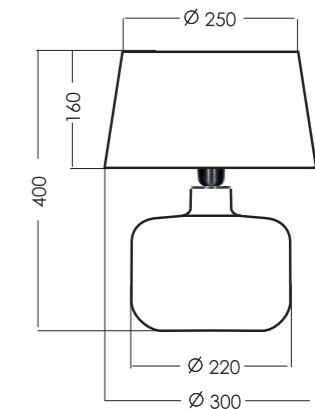

PARIS

ANDORRA

TECHNICAL DETAILIES
E27 bulb holder, without bulb;
EU plug, 220 - 240 Voltage,
big shades - 60W max.
small shades - 40W max.
(incandescent bulb); CE standard

MATERIALS
Base of the lamp - HANDMADE
transparent glass 3D
Bulb holder - chromed steel
Electric wire - transparent pvc
Shade of the lamp - high quality fabric

Attention:
The code of the lamp consists of 9 numbers.
The first six numbers determinate lamp model and the
last three numbers determinate shade, eg.: L002011215
means model L002011 and shade A215

MADE IN EU

SHADES	MODEL	FORM DIMENSIONS IN CM	COLORS OUT/IN
ANDORRA	A501	truncated cone	white/white
	A514	D30-25 H16	black/gold
	A103	D25 - 18 H19	grey/white
PARIS	A206	truncated cone	grey/white
	A211	D40-20 H22	ecru/white
	A214		black/gold