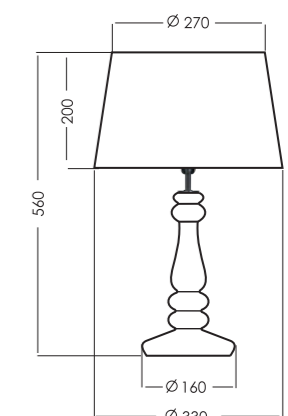

L204161247

PETIT TRIANON PLATINUM

L051261260

L051161217

L051161249

TECHNICAL DETAILS

E27 bulb holder, without bulb;
EU plug, 220 - 240 Voltage, 60W max.
(incandescent bulb); CE standard.

MATERIALS