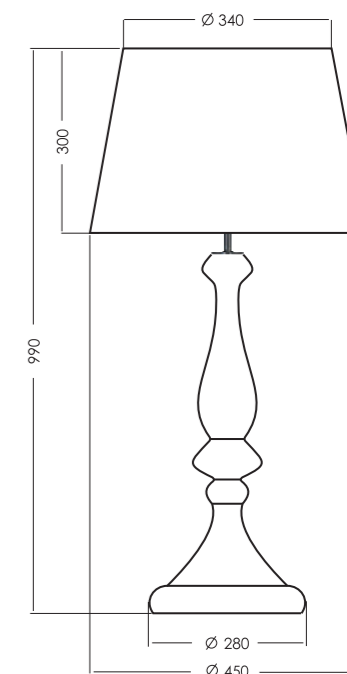

TECHNICAL DETAILS
E27 bulb holder, without bulb;
EU plug, 220 - 240 Voltage, 60W max.
(incandescent bulb); CE standard.

MATERIALS
Base of the lamp - HANDMADE transparent glass;
Bulb holder - chromed steel;
Electric wire - transparent pvc;
Shade of the lamp - high quality fabric;

Attention:
The code of the lamp consists of 9 numbers. The first six numbers determinate lamp model and the last three numbers determinate shade, eg.: L203061230 means model L203061 and shade A230;

MADE IN EU

SHADES	MODEL	FORM DIMENSIONS IN CM	COLORS OUT/IN
LOUVRE	A253	truncated cone D45-34 H30	black/silver
	A230		white/white
	A229		black/white
VERSAILLES	A261	truncated cone D40-33 H25	black/silver
	A228		white/white
	A247		black/white
PETIT TRIANON	A262	truncated cone D33-27 H20	black/silver
	A217		white/white
	A249		black/white

LOUVRE

VERSAILLES

PETIT TRIANON