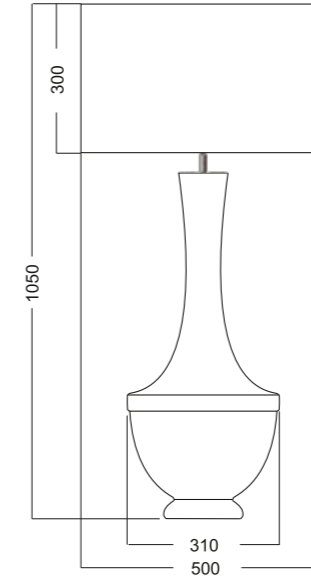

TROYA GREEN

L232272317