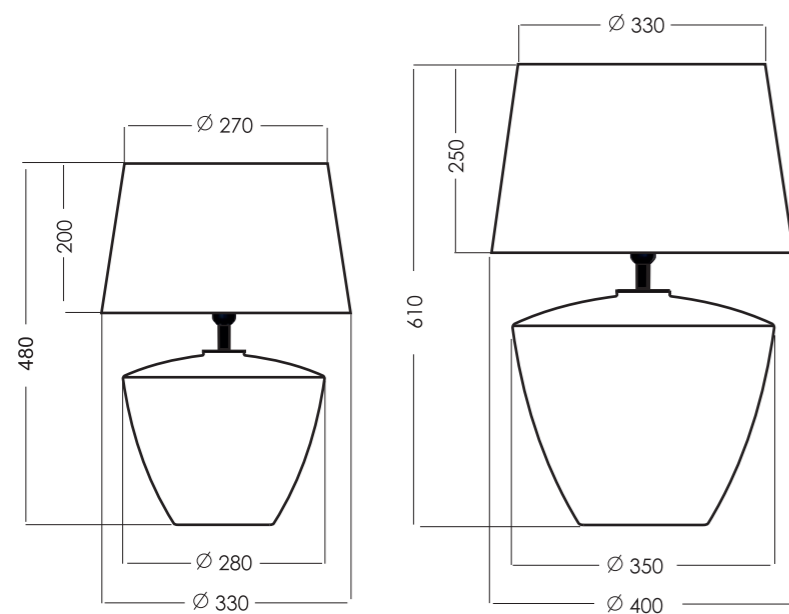

TECHNICAL DETAILS
E27 bulb holder, without bulb;
EU plug, 220 - 240 Voltage
60W max. (incandescent bulb);
CE standard..

MATERIALS

Ravenna and Parma:

Base of the lamp - HANDMADE
bicolor transparent and black glass
Bulb holder - steel painted in black

Ravenna Transparent:

Base of the lamp -
HANDMADE transparent glass
Bulb holder and pipe inside the lamp
base - steel painted in copper
Electric wire - black in cotton enlance
Shade of the lamp - high quality
fabric

Attention:

The code of the lamp consists
of 9 numbers. The first six numbers
determinate lamp model and the last
three numbers determinate shade,
eg.:L0034102220 means model
L034102 and shade A220

The intensity and the size of black
pigmentation is different in each
lamp because they are all handmade,
which guarantees their individual
colour pattern.

MADE IN EU

SHADES	MODEL	FORM DIMENSIONS IN CM	COLORS OUT/IN
RAVENNA TRANSPARENT	A250	truncated cone D40-33 H25	black/copper
RAVENNA	A227	truncated cone D40-33 H25	black/gold
	A220	truncated cone D40-33 H25	beige/white
PARMA	A248	truncated cone D33-27 H20	black/gold
	A221	truncated cone D33-27 H20	beige/white