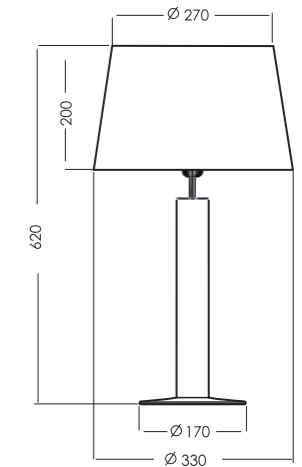

TECHNICAL DETAILS

E27 bulb holder, without bulb;
EU plug, 220 - 240 Voltage, 60W max.
(incandescent bulb); CE standard

MATERIALS

Base of the lamp - HANDMADE
transparent glass painted in white
Bulb holder - chromed steel
Electric wire - transparent pvc
Shade of the lamp - high quality fabric

Attention:

The code of the lamp consists of 9 numbers. The first six numbers determinate lamp model and the last three numbers determinate shade, eg.:L207164247 means model L207164 and shade A247

SHADES

SHADES	MODEL	FORM DIMENSIONS IN CM	COLORS OUT/IN
FJORD WHITE	A247	truncated cone D40-33 H25	black/white
	A228		white/white
	A227		black/gold
LITTLE FJORD WHITE	A249	truncated cone D33-27 H20	black/white
	A217		white/white
	A248		black/gold

MADE IN EU