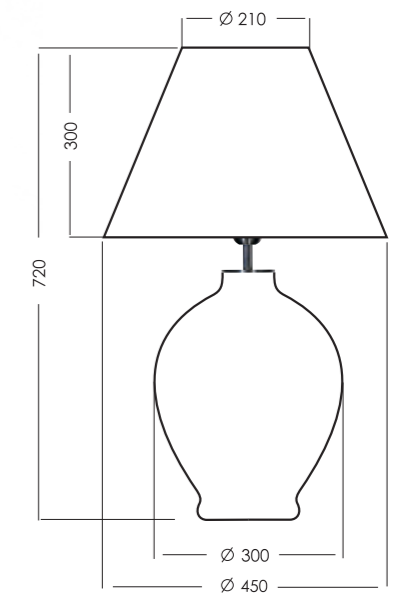

TECHNICAL DETAILS
E27 bulb holder, without bulb;
EU plug, 220 - 240 Voltage,
60W max. (incandescent bulb);
CE standard.

MATERIALS
Base of the lamp -
HANDMADE transparent glass
Bulb holder and the pipe inside
the base - chromed steel
Electric wire - transparent pvc
Shade of the lamp - high
quality fabric

Attention:
The code of the lamp consists
of 9 numbers. The first six
numbers determinate
lamp model and the last three
numbers determinate shade,
eg :L014041312 means model
L014041 and shade A312

MADE IN EU

SHADES	MODEL	FORM DIMENSIONS IN CM	COLORS OUT/IN
CAPRI	A215	truncated cone	white/white
	A206	D40-20 H22	grey/white
	A214		black/gold
	A312	truncated cone	white/white
		D45-21 H30