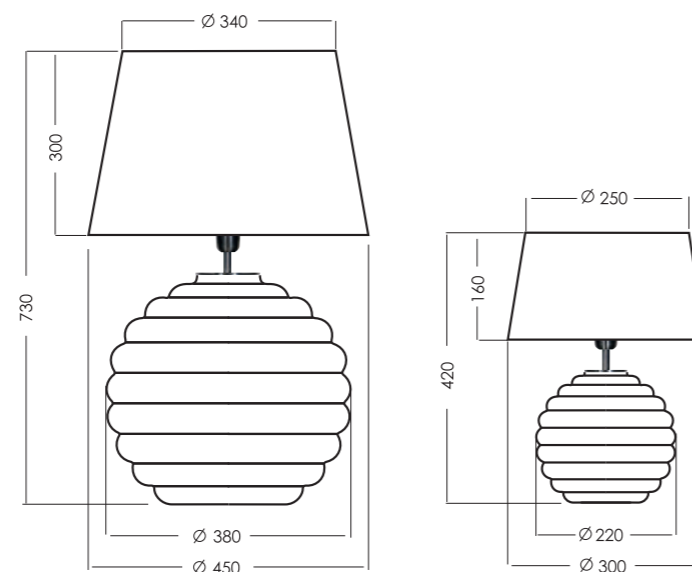

SAINT TROPEZ

SAINT TROPEZ BLACK

SAINT TROPEZ WHITE

ANTIBES

ANTIBES BLACK

ANTIBES WHITE

TECHNICAL DETAILS
E27 bulb holder, without bulb;
EU plug, 220 - 240 Voltage,
60W max. (incandescent bulb);
CE standard.

Saint Tropez: the shade can be leveled horizontally with the joint under the light bulb.

MATERIALS

Saint Tropez and Antibes - handmade transparent glass
Bulb holder and pipe inside the base - steel painted in chrom
Electric wire - transparent pvc
Saint Tropez and Antibes Black - handmade transparent glass painted in black
Electric wire - black in cotton enlase
Bulb holder - steel painted in gold
Saint Tropez and Antibes White - handmade white glass coloured in mass
Electric wire - white pvc
Bulb holder - steel painted in gold
Shade of the lamp - high quality fabric

Attention:
The code of the lamp consists of 9 numbers. The first six number determinate lamp model and the last three numbers determinate shade, eg.:L215081230 means model L215081 and shade A230

MADE IN EU

SHADES

SHADES	MODEL	FORM DIMENSIONS IN CM	COLORS OUT/IN
SAINT TROPEZ	A230	truncated cone D45-34 H30	white/white
	A251		white/gold
	A240		black/gold
SAINT TROPEZ BLACK	A240	truncated cone D45-34 H30	black/gold
	A251		white/gold
	A229		black/white
SAINT TROPEZ WHITE	A230	truncated cone D45-34 H30	white/white
	A251		white/gold
	A229		black/white

SHADES

SHADES	MODEL	FORM DIMENSIONS IN CM	COLORS OUT/IN
ANTIBES	A501	truncated cone D30-25 H16	white/white
	A502		black/white
	A514		black/gold
ANTIBES BLACK	A514	truncated cone D30-25 H16	black/gold
ANTIBES WHITE	A501	truncated cone D30-25 H16	white/white